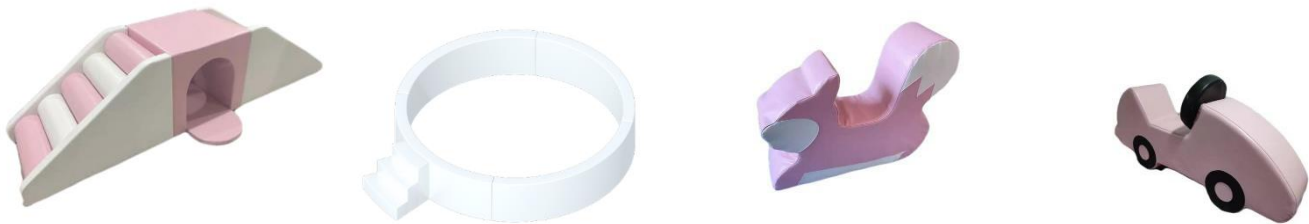

PACKAGE 1. THE GRAND DELUXE MACARON PACKAGE

Price: \$900

(Luxe Play Ball Pit + Balls (White, Clear, Pastel Pink and/or Pastel Blue), Pastel Pyramid Climber, Pastel Rainbow Climber, Foam Seesaw, Car Ride On, 2 Hopping Animals, 10 Foam Blocks, EVA Mats, Fencing)

Space required: 5m x 5m minimum

PACKAGE 2. THE MAGICAL PASTEL PINK PACKAGE

Price: \$500

(Luxe Play Ball Pit + Balls (White, Clear and/or Pastel Pink), Climbing Bridge, Squirrel Ride-On, Soft Pink Car, 2 Hopping Animals, 3 Foam Blocks, EVA Mats, Fencing)

Space required: 4m x 4m minimum

PACKAGE 3. ROYALTY ALL GREY AND WHITE PACKAGE

Price: \$650

(Luxe Play Ball Pit + Balls (White, Clear and/or Pastel Pink), Ring Keeper, Building Castle, Soft White Car, 2 Hopping Animals, 3 Foam Blocks, EVA Mats, Fencing)