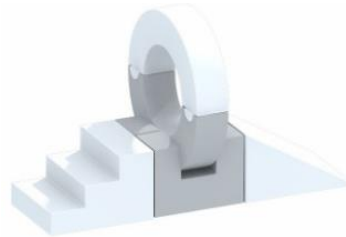

LUXE SOFT PLAY AND BALL PITS - FULL PRICE LIST

INDIVIDUAL HIRE - (MINIMUM \$400 SPEND)

RAINBOW CLIMBER (PASTEL, BLACK & APRICOT)

Price: \$150 EACH

THE CLIMBERS (PINK, RED, GREY, BLUE & PASTEL)

Price: \$200 EACH

Price: \$300

BUILDING FOAM BLOCKS (PASTEL, BLACK, RED AND GREY)

Price: \$100

Price: \$50 EACH

Price: \$100

BALL PITS (WHITE)

Dimensions: 300 x 60cm
Price: **\$600**

Dimensions: 2m x 2m
Price: **\$300**