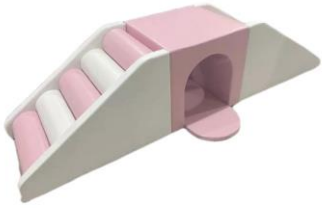

LUXE SOFT PLAY AND BALL PITS - FULL PRICE LIST

INDIVIDUAL HIRE - (MINIMUM \$400 SPEND)

RAINBOW CLIMBER (PASTEL, BLACK & APRICOT)

Price: \$150 EACH

THE CLIMBERS (PINK, RED, GREY, BLUE & PASTEL)

Price: \$200 EACH

Price: \$300

BUILDING FOAM BLOCKS (PASTEL, BLACK, RED AND GREY)

Price: \$100

Price: \$50 EACH

Price: \$100

BALL PITS (WHITE)

Dimensions: 300 x 60cm
Price: **\$600**

Dimensions: 2m x 2m
Price: **\$300**