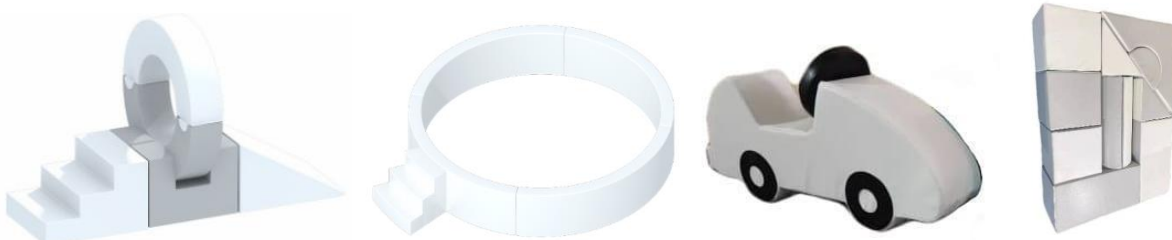

PACKAGE 1. THE GRAND DELUXE MACARON PACKAGE

Price: \$900

(Luxe Play Ball Pit + Balls (White, Clear, Pastel Pink and/or Pastel Blue), Pastel Pyramid Climber, Pastel Rainbow Climber, Foam Seesaw, Car Ride On, 2 Hopping Animals, 10 Foam Blocks, EVA Mats, Fencing)

Space required: 5m x 5m minimum

PACKAGE 2. THE MAGICAL PASTEL PINK PACKAGE

Price: \$500

(Luxe Play Ball Pit + Balls (White, Clear and/or Pastel Pink), Climbing Bridge, Squirrel Ride-On, Soft Pink Car, 2 Hopping Animals, 3 Foam Blocks, EVA Mats, Fencing)

Space required: 4m x 4m minimum

PACKAGE 3. ROYALTY ALL GREY AND WHITE PACKAGE

Price: \$650

(Luxe Play Ball Pit + Balls (White, Clear and/or Pastel Pink), Ring Keeper, Building Castle, Soft White Car, 2 Hopping Animals, 3 Foam Blocks, EVA Mats, Fencing)

Space required: 5m x 5m minimum

PACKAGE 4. ROYALTY ALL RED AND WHITE PACKAGE

Price: **\$600**

(Luxe Play Ball Pit + Balls (White and/or Red, Clear), Tunnel and Slide, Soft White Car, 6 Foam Blocks, 2 Hopping Animals, EVA Mats, Fencing)