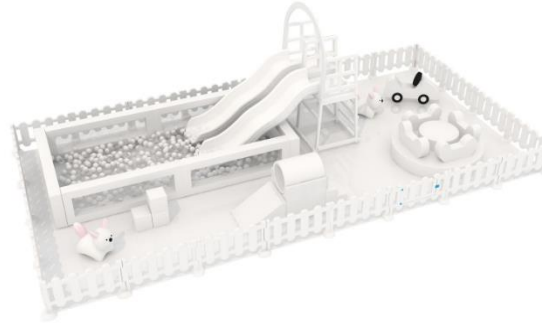

ALPHA COUTURE EVENTS SIGNATURE SOFT PLAY PACKAGES

MINI Cloud Package with slide
Minimum space required 4m x 4m

SUPREME Cloud Package
Minimum space required 8m x 4m

DELUXE Cloud Package
Minimum space required 4m x 3m

OCEAN Blue Package
Minimum space required 4m x 3m

Blush Pink Package
Minimum space required 4m x 3m

Barbie Pink
Minimum space required 5m x 4m

ALPHA COUTURE EVENTS SIGNATURE SOFT PLAY PACKAGES

Pastel Candyland with Spinner
Minimum space required 5m x 4m

Blossom Yellow
Minimum space required 4m x 4m

Blossom Pink Package - XL Ball pit
Minimum space required 6m x 5m

Jungle Safari Package – Green Forest
Minimum space required 5m x 5m

Mini Safari – Boho
Minimum space required 4m x 3m

Deluxe Jungle Safari Package
Minimum space required 5m x 5m