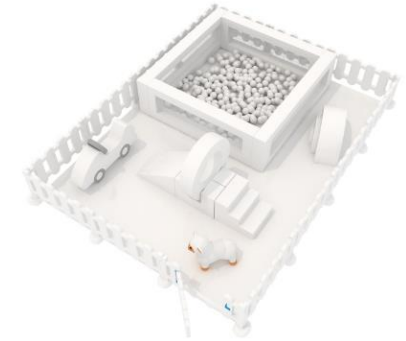

ALPHA COUTURE EVENTS SIGNATURE SOFT PLAY PACKAGES

MINI Cloud Package with slide
Minimum space required 4m x 4m

SUPREME Cloud Package
Minimum space required 8m x 4m

DELUXE Cloud Package
Minimum space required 4m x 3m

OCEAN Blue Package
Minimum space required 4m x 3m

Blush Pink Package
Minimum space required 4m x 3m

Barbie Pink
Minimum space required 5m x 4m

ALPHA COUTURE EVENTS SIGNATURE SOFT PLAY PACKAGES

Pastel Candyland with Spinner
Minimum space required 5m x 4m

Blossom Yellow
Minimum space required 4m x 4m

Blossom Pink Package - XL Ball pit
Minimum space required 6m x 5m

Jungle Safari Package – Green Forest
Minimum space required 5m x 5m

Mini Safari – Boho
Minimum space required 4m x 3m

Deluxe Jungle Safari Package
Minimum space required 5m x 5m