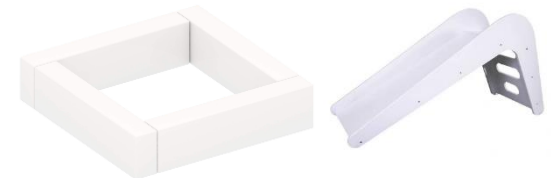

BALL PITS, MECHANICAL RIDES AND BUMPER CARS

WHITE DELUXE BALL PIT, \$700

Dimensions: 300CM X 60CM
Including twin slides \$1000 OR
With Single slide \$850

WHITE TRANSPARENT RECTANGULAR BALL PIT, \$700

Dimensions: 4M x 2M
Including twin slides \$1050 OR
Single slide \$900

WHITE TRANSPARENT SQUARE BALL PIT, \$400

Dimensions: 2m x 2m
Including twin slides \$700 OR
Single slide \$550

BLOSSOM PINK FLOWER BALL PIT, \$700

Dimensions: 300CM X 50CM
Including twin slides \$1000 OR
With Single slide \$850

WHITE LUXE SQUARE BALL PIT, \$350

Dimensions: 2m x 2m
Including twin slides \$650 OR
Single slide \$500

WHITE MINI BALLPIT & SLIDE, \$290

Dimensions 20*120*30cm

BALL PITS, MECHANICAL RIDES AND BUMPER CARS

ROUND PURPLE BALL PIT \$400

BLUE TRANSPARENT SQUARE BALL PIT, \$350

PINK TRANSPARENT SQUARE BALL PIT, \$350

Dimensions Size 150*150*60cm

Dimensions 150*150*60cm

Dimensions 150*150*60cm

BUMPER CARS, \$400

Hire period is max 3 hours