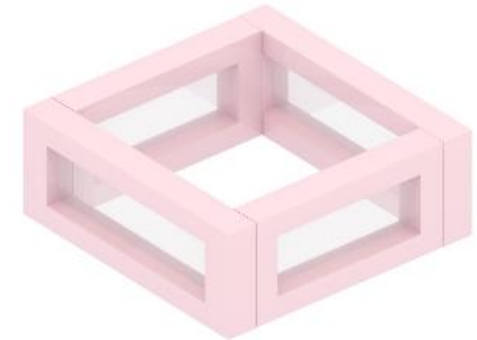

WHITE TRANSPARENT SQUARE BALL PIT, \$400

Dimensions: 2m x 2m
Including twin slides \$700 OR
Single slide \$550

BLOSSOM PINK FLOWER BALL PIT, \$700

Dimensions: 300CM X 50CM
Including twin slides \$1000 OR
With Single slide \$850

WHITE LUXE SQUARE BALL PIT, \$350

Dimensions: 2m x 2m
Including twin slides \$650 OR
Single slide \$500

WHITE MINI BALLPIT & SLIDE, \$290

Dimensions 20*120*30cm

BALL PITS, MECHANICAL RIDES AND BUMPER CARS

ROUND PURPLE BALL PIT \$400

BLUE TRANSPARENT SQUARE BALL PIT, \$350

PINK TRANSPARENT SQUARE BALL PIT, \$350

Dimensions Size 150*150*60cm

Dimensions 150*150*60cm

Dimensions 150*150*60cm

BUMPER CARS, \$400

Hire period is max 3 hours

WHITE CAROUSEL, \$350

PASTEL SPINNER, \$350

Space required: 4m x 4m

Space required: 2m x 2m

Space required: 4m x 4m