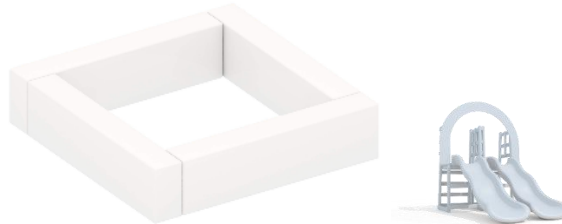

BALL PITS, MECHANICAL RIDES AND BUMPER CARS

WHITE DELUXE BALL PIT, \$700

Dimensions: 300CM X 60CM
Including twin slides \$1000 OR
With Single slide \$850

WHITE TRANSPARENT RECTANGULAR BALL PIT, \$700

Dimensions: 4M x 2M
Including twin slides \$1050 OR
Single slide \$900

WHITE TRANSPARENT SQUARE BALL PIT, \$400

Dimensions: 2m x 2m
Including twin slides \$700 OR
Single slide \$550

BLOSSOM PINK FLOWER BALL PIT, \$700

Dimensions: 300CM X 50CM
Including twin slides \$1000 OR
With Single slide \$850

WHITE LUXE SQUARE BALL PIT, \$350

Dimensions: 2m x 2m
Including twin slides \$650 OR
Single slide \$500

WHITE MINI BALLPIT & SLIDE, \$290

Dimensions 20*120*30cm

BALL PITS, MECHANICAL RIDES AND BUMPER CARS

ROUND PURPLE BALL PIT \$400

BLUE TRANSPARENT SQUARE BALL PIT, \$350

PINK TRANSPARENT SQUARE BALL PIT, \$350

Dimensions Size 150*150*60cm

Dimensions 150*150*60cm

Dimensions 150*150*60cm

BUMPER CARS, \$400

Hire period is max 3 hours