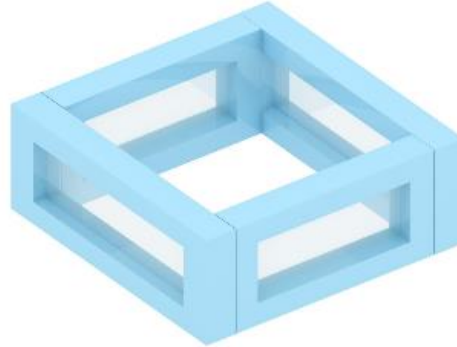

WHITE TRANSPARENT SQUARE BALL PIT, \$400

Dimensions: 2m x 2m
Including twin slides \$700 OR
Single slide \$550

BLOSSOM PINK FLOWER BALL PIT, \$700

Dimensions: 300CM X 50CM
Including twin slides \$1000 OR
With Single slide \$850

WHITE LUXE SQUARE BALL PIT, \$350

Dimensions: 2m x 2m
Including twin slides \$650 OR
Single slide \$500

WHITE MINI BALLPIT & SLIDE, \$290

Dimensions 20*120*30cm

BALL PITS, MECHANICAL RIDES AND BUMPER CARS

ROUND PURPLE BALL PIT \$400

BLUE TRANSPARENT SQUARE BALL PIT, \$350

PINK TRANSPARENT SQUARE BALL PIT, \$350

Dimensions Size 150*150*60cm

Dimensions 150*150*60cm

Dimensions 150*150*60cm

BUMPER CARS, \$400

Hire period is max 3 hours