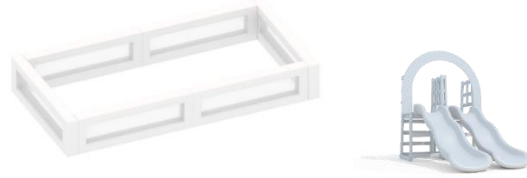

BALL PITS, MECHANICAL RIDES AND BUMPER CARS

WHITE DELUXE BALL PIT, \$700

Dimensions: 300CM X 60CM
Including twin slides \$1000 OR
With Single slide \$850

WHITE TRANSPARENT RECTANGULAR BALL PIT, \$700

Dimensions: 4M x 2M
Including twin slides \$1050 OR
Single slide \$900

WHITE TRANSPARENT SQUARE BALL PIT, \$400

Dimensions: 2m x 2m
Including twin slides \$700 OR
Single slide \$550

BLOSSOM PINK FLOWER BALL PIT, \$700

Dimensions: 300CM X 50CM
Including twin slides \$1000 OR
With Single slide \$850

WHITE LUXE SQUARE BALL PIT, \$350

Dimensions: 2m x 2m
Including twin slides \$650 OR
Single slide \$500

WHITE MINI BALLPIT & SLIDE, \$290

Dimensions 20*120*30cm

BALL PITS, MECHANICAL RIDES AND BUMPER CARS

ROUND PURPLE BALL PIT \$400

BLUE TRANSPARENT SQUARE BALL PIT, \$350

PINK TRANSPARENT SQUARE BALL PIT, \$350

Dimensions Size 150*150*60cm

Dimensions 150*150*60cm

Dimensions 150*150*60cm

BUMPER CARS, \$400

Hire period is max 3 hours