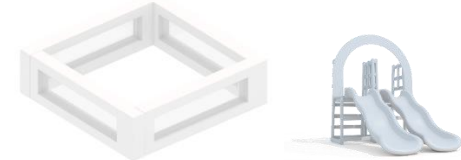

BALL PITS, MECHANICAL RIDES AND BUMPER CARS

WHITE DELUXE BALL PIT, \$700

Dimensions: 300CM X 60CM
Including twin slides \$1000 OR
With Single slide \$850

WHITE TRANSPARENT RECTANGULAR BALL PIT, \$700

Dimensions: 4M x 2M
Including twin slides \$1050 OR
Single slide \$900

WHITE TRANSPARENT SQUARE BALL PIT, \$400

Dimensions: 2m x 2m
Including twin slides \$700 OR
Single slide \$550

BLOSSOM PINK FLOWER BALL PIT, \$700

Dimensions: 300CM X 50CM
Including twin slides \$1000 OR
With Single slide \$850

WHITE LUXE SQUARE BALL PIT, \$350

Dimensions: 2m x 2m
Including twin slides \$650 OR
Single slide \$500

WHITE MINI BALLPIT & SLIDE, \$290

Dimensions 20*120*30cm

BALL PITS, MECHANICAL RIDES AND BUMPER CARS

ROUND PURPLE BALL PIT \$400

BLUE TRANSPARENT SQUARE BALL PIT, \$350

PINK TRANSPARENT SQUARE BALL PIT, \$350

Dimensions Size 150*150*60cm

Dimensions 150*150*60cm

Dimensions 150*150*60cm

BUMPER CARS, \$400

Hire period is max 3 hours